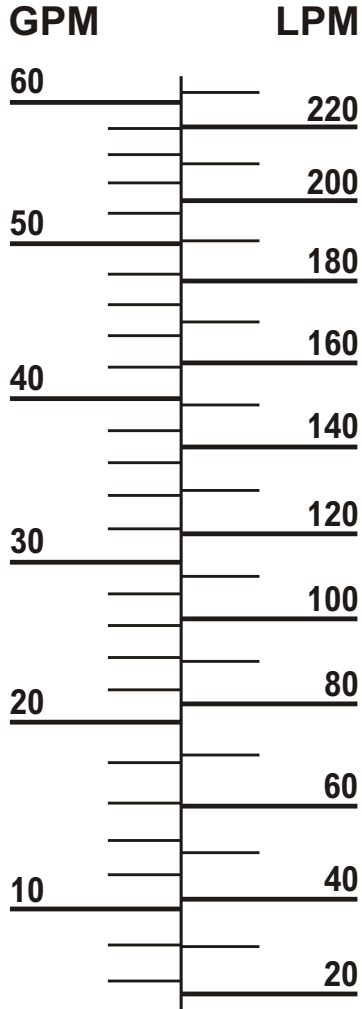

Blue-White[®]
Industries, Ltd.

F-430

Read Float at Top

Liquid - Sp. Gr. 1.0

Calibrated with Water

Made in USA

Model # F-43060L